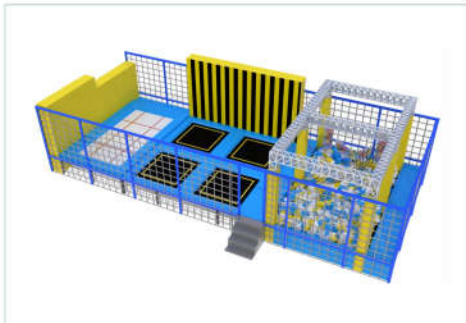

KD3-2235C

Size: 14m*5m
RMB: ¥554400.00