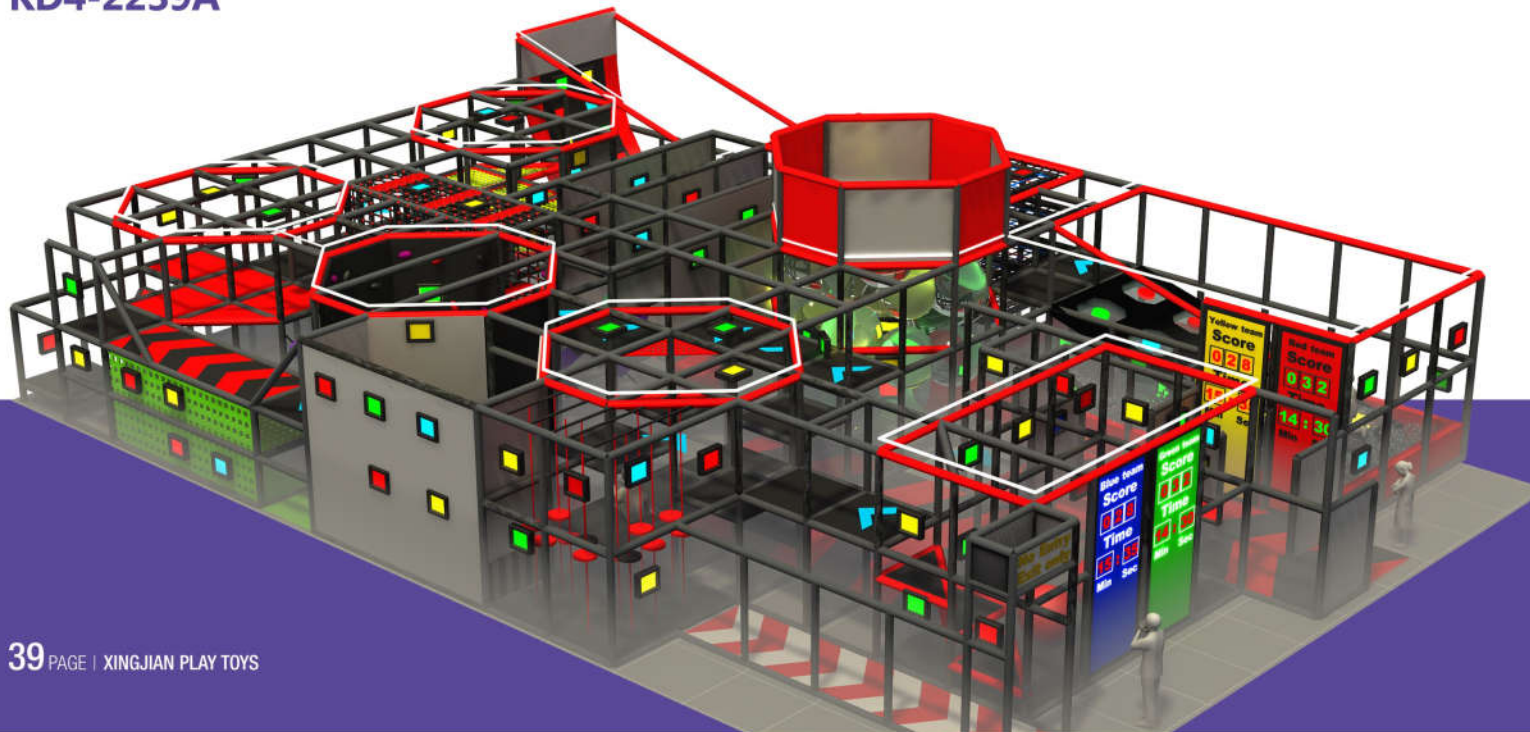

NINJA SPORTS ADVENTURE

Product information:

Ninja space, according to the height of the site, can be customized with a sponge pool ninja space (4 meters high) or with a protective pad (sponge pad or air cushion) ninja space (3.3 meters - 3.5 meters), the company's standard size is 3 meters long, The width of 2 meters is a grid design. The main frame is made up of trusses, all of which are made of aluminum alloy. Each truss consists of four $\phi 48\text{mm}$ aluminum alloy tubes with a square base of $0.3\text{m} \times 0.3\text{m}$. Each item is hung by 8mm thick stainless steel chain. It can also be customized according to the customer's site.

KD4-2239A