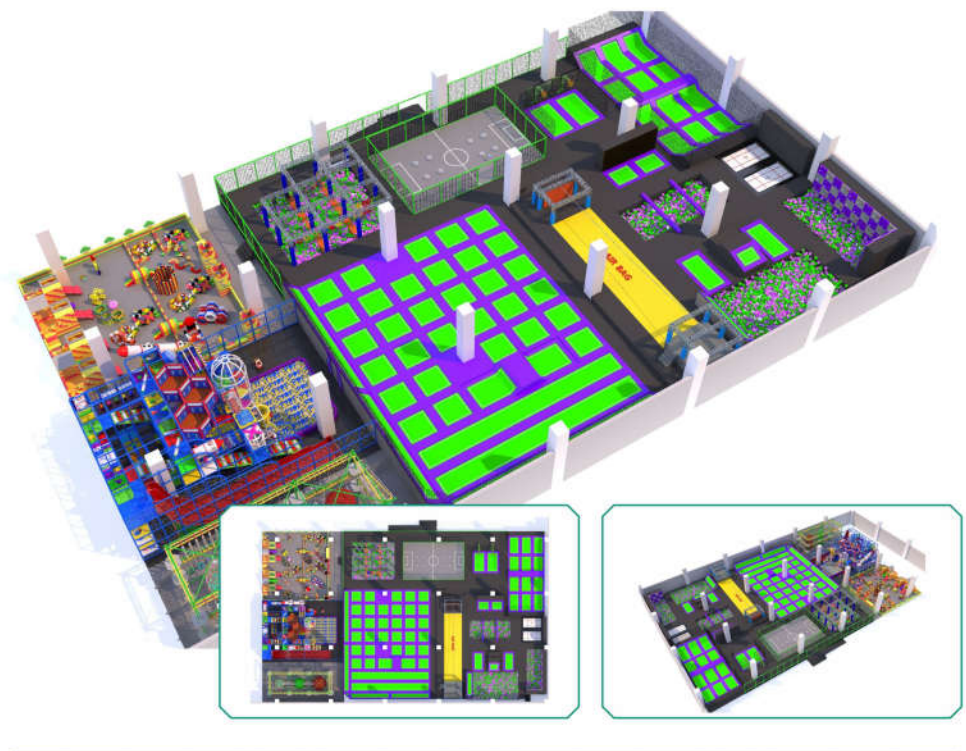

KD3-2238C

Size: 50m*35m
RMB: ¥13860000.00