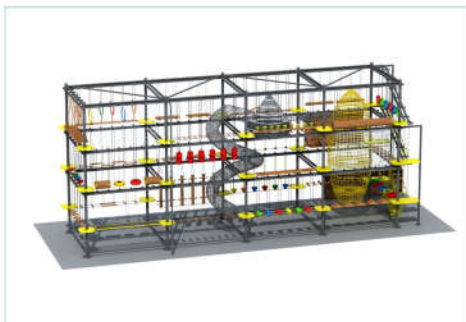

KD5-2247E

Size: 56m²
RMB: ¥3909860.00