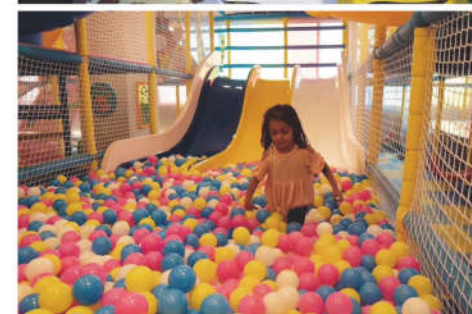

KD2-2217A

Size: 590sqm

RMB: ¥12400000.00