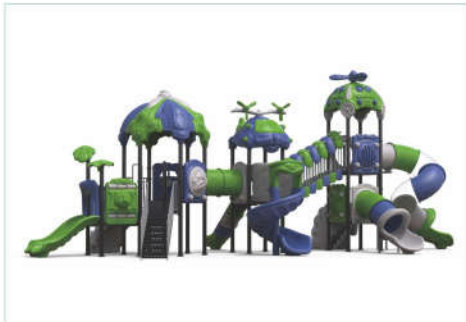

KD1-2205A

Size: 1340*620*550cm
RMB: ¥ 546000.00