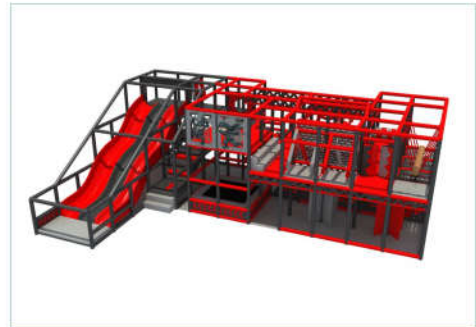

KD4-2239A

KD4-2241A

KD4-2242A

Size: 120sqm
RMB: ¥2044680.00

KD4-2242B

Size: 1230*860*420cm
RMB: ¥1026920.00

KD4-2242C

Size: 1000*740*320cm
RMB: ¥821160.00