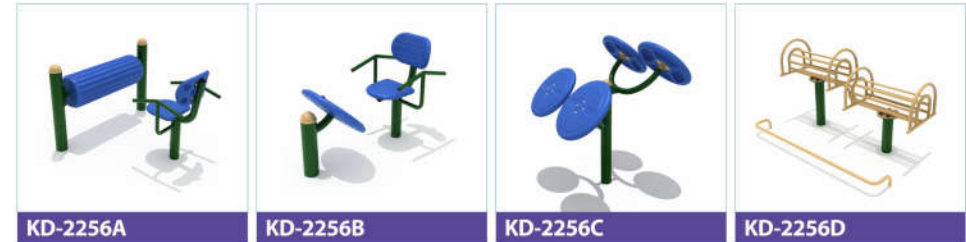

KD-2256A
Size: 135*131*110cm
RMB: ¥14850.00

KD-2256B
Size: 125*62*90cm
RMB: ¥14850.00

KD-2256C
Size: 130*125*153cm
RMB: ¥13200.00

KD-2256D
Size: 178*100*102cm
RMB: ¥15950.00