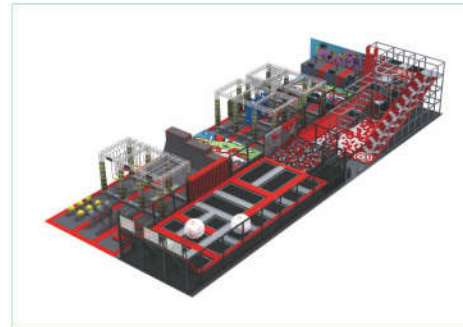

KD3-2236F

Size: 31.7*26.2*5.6m
RMB: ¥7192300.00

KD3-2237A

Size: 20*40*7m
RMB: ¥6600000.00

KD3-2237B

RMB: ¥16500000.00

KD3-2238A

RMB: ¥14300000.00