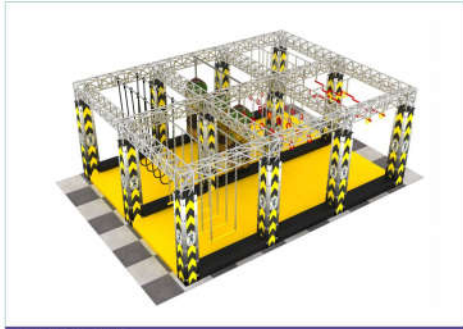

KD4-2243B

RMB: ¥1009860.00