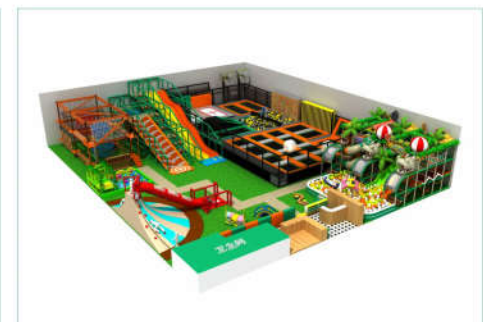

KD3-2236D

RMB: ¥18150000.00

KD3-2235E

Size: 24m*19m
RMB: ¥3283200.00

KD3-2235F

Size: 1020sqm
RMB: ¥7810000.00

KD3-2236E

Size: 20*15*4.2m
RMB: ¥5000050.00