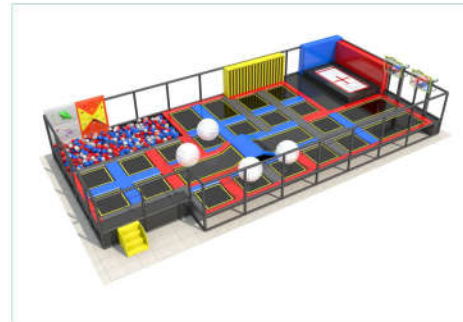

KD3-2234F

Size: 16*17.5m
RMB: ¥2016000.00

KD3-2235A

Size: 600sqm
RMB: ¥4180000.00

KD3-2235B

Size: 5m*5m
RMB: ¥129000.00

KD3-2236A

Size: 252m²
RMB: ¥2750000.00