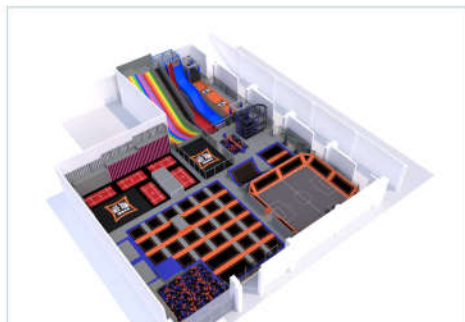

KD3-2235F

Size: 1020sqm
RMB: ¥7810000.00