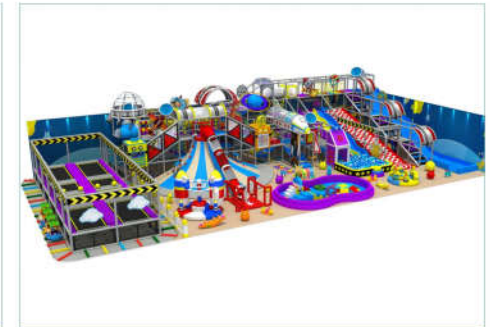

KD2-2222B

Size: 30*15*4.8m
RMB: ¥ 4697000.00