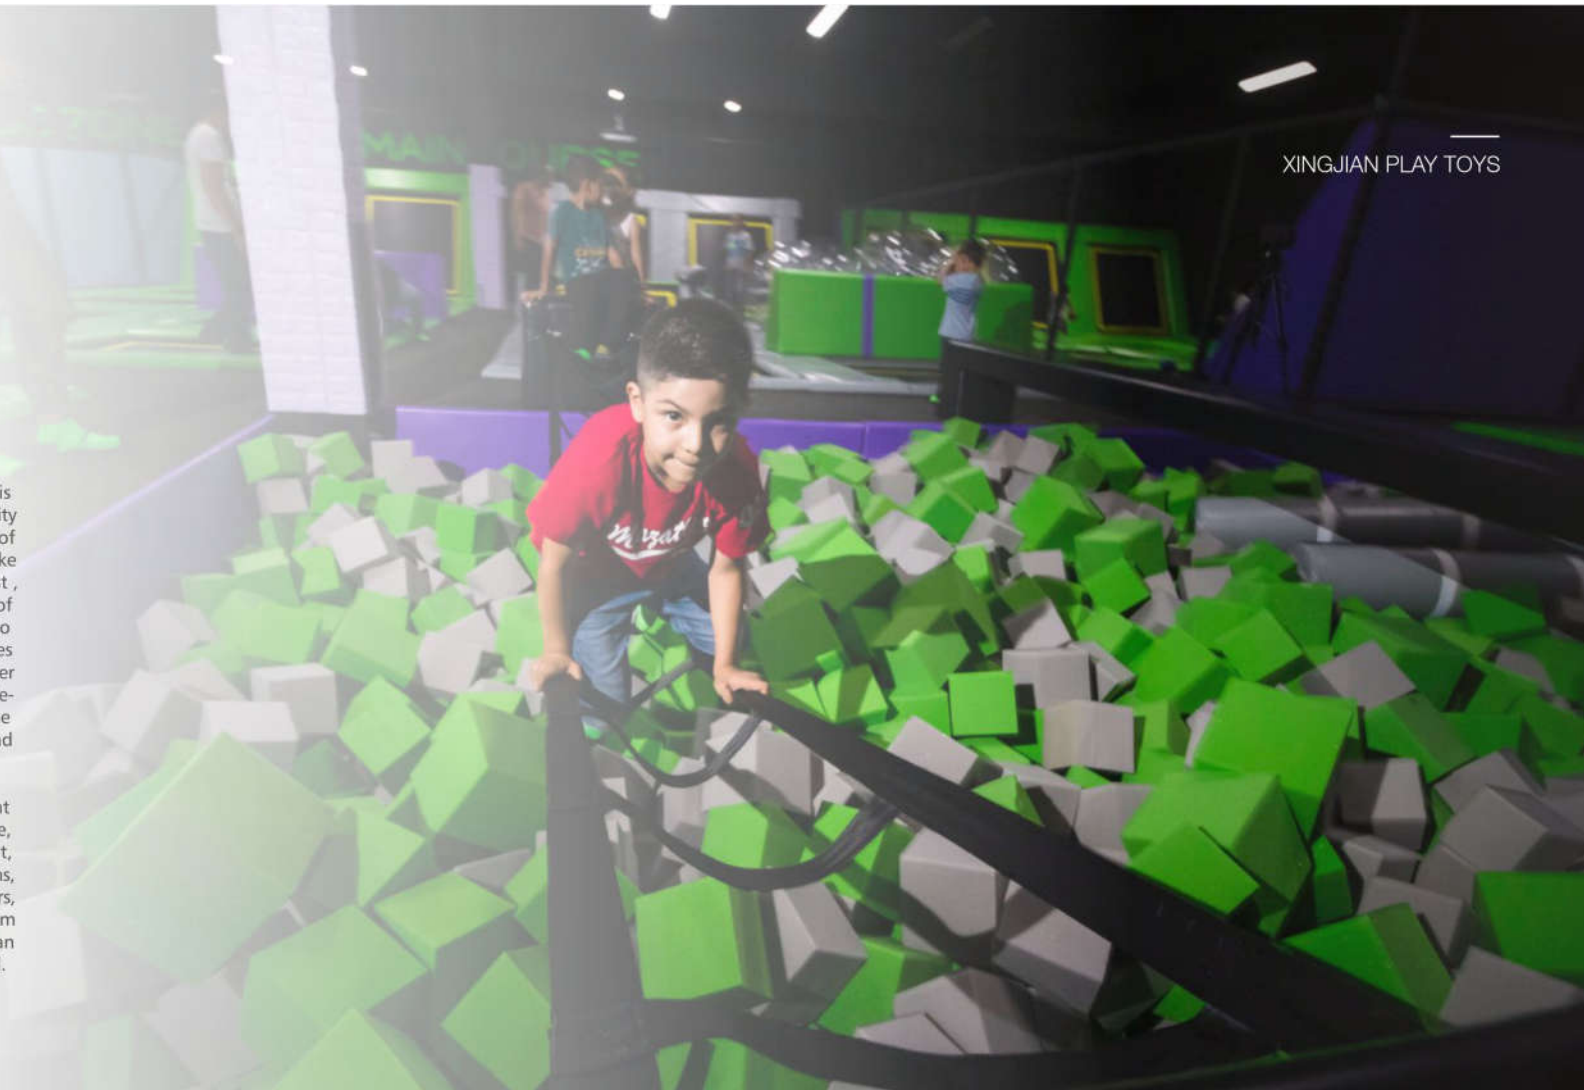

ABOUT US

Wenzhou Xingjian Play Toys Co., Ltd. was established in 2019 ,It is located in Qiaoxia Town, Yongjia County, which is known as the "City of Educational Toys in China".The company adheres to the tenet of "A gentleman should constantly strike to become stronger just like the evolution of the universe."The Company Purpose: Quality First , Customer Highest , Reputation Premier." Adheres to the spirit of sincerity, enthusiasm, professionalism and 24-hour online service to provide customers with high-quality products.The company provides customized design, production, installation, after-sales and other one-stop services. Xingjian Committed to develop a foreign trade-oriented sales direction, We sell high-end product quality as the benchmark, and provide customers with good service quality and experience as our vision.

The company's main products are outdoor amusement equipment ,combined slides, indoor soft playground, trampolines, ninja course, rope course , fitness equipment, preschool education equipment, parent-child parks, etc. We can design and customize for kindergartens, parks, schools, shopping malls, parent-child parks, commercial centers, supermarkets, etc. With a professional design team, engineering team provides technical support to innovate. Xingjian Amusement has an experienced team. The team members have been deeply involved.

2019 years
Be established in 2019

20+ countries
More than 20 exporting countries

24 hr
24-hour online service to provide customers with high-quality products

15+ years
The team members have been deeply involved in the industry for more than 15 years