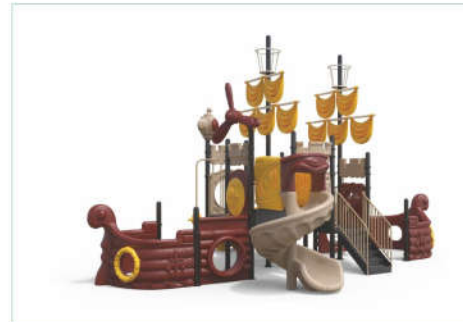

Size: 930*710*570cm
RMB: ¥470930.00

KD1-2204F

Size: 640*590*430cm
RMB: ¥236150.00

KD1-2205A

Size: 1340*620*550cm
RMB: ¥ 546000.00

KD1-2205B

Size: 700*300*330cm
RMB: ¥ 167900.00

KD1-2206A