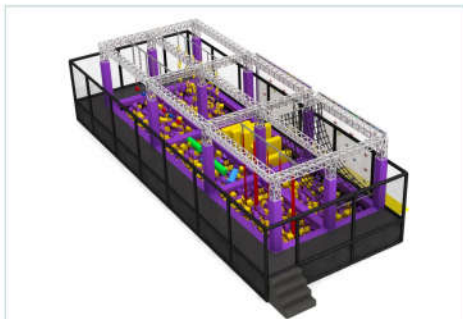

KD4-2243F

RMB: ¥4180770.00