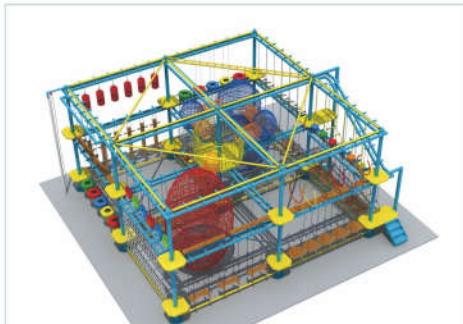

KD5-2247D

Size: 1090*1020*450cm
RMB: ¥1848000.00