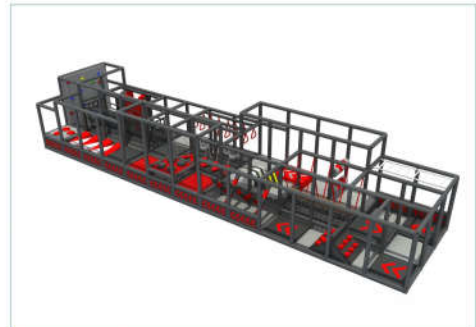

KD4-2239A

KD4-2241A

KD4-2242A

Size: 120sqm
RMB: ¥2044680.00

KD4-2242B

Size: 1230*860*420cm
RMB: ¥1026920.00

KD4-2242C

Size: 1000*740*320cm
RMB: ¥821160.00